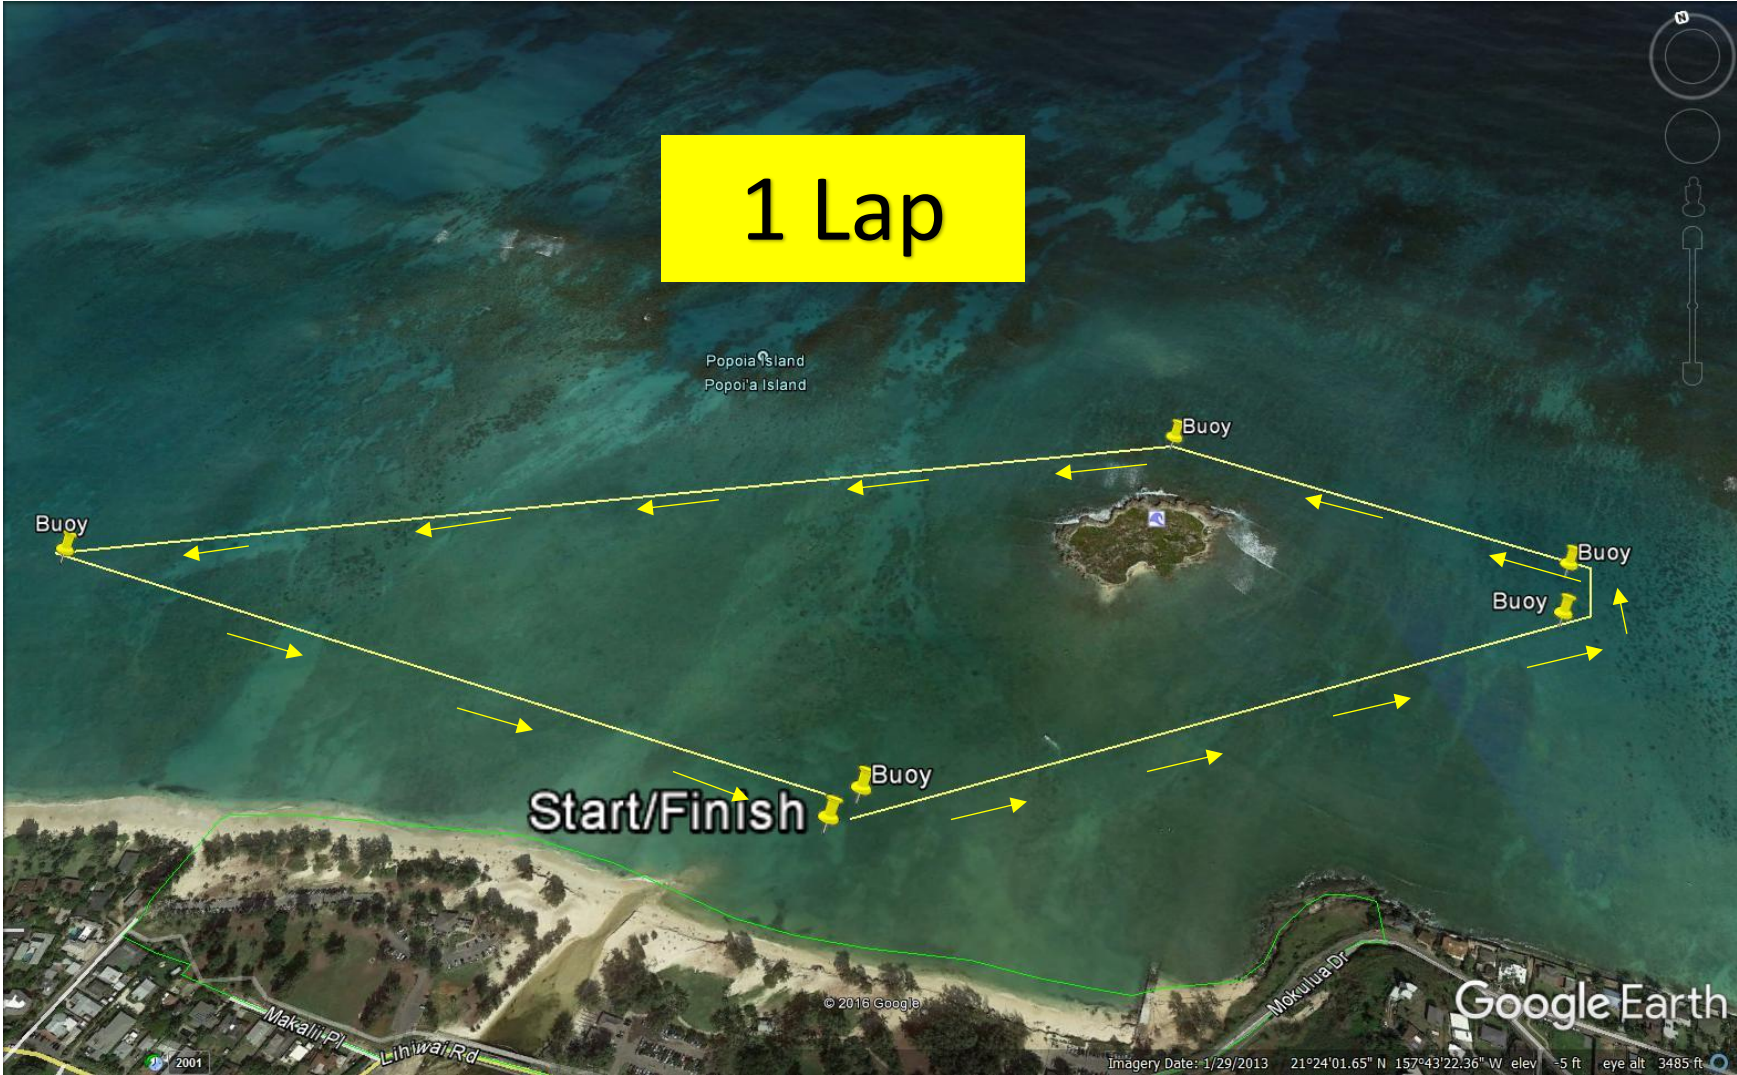

Schedule of Events:

- 7- 8am 10/12/13/14 - Registration/Check-in if Pre-registered online for **Races 1-3**
- 8am Coaches Meeting
- 8:15am Pule
- 8:30am Races begin
- Race #1 – Straight 1/2-mile course
- 10 and Under Boys (steersman green vest)
 - 10 and Under Mixed (steersman red vest)
 - 10 and Under Girls (steersman yellow vest)
- 9-10am 12/13/14 Mixed; 15, 16, 18 Crews Registration/Check-in if pre-registered online for **Races 4-6**
- Race #2 – 1 lap, 2-mile course
- 14 and Under Girls (steersman neon green vest)
 - 13 and Under Girls (steersman blue vest)
 - 12 and Under Girls (steersman black vest)
- Race #3 – 1 lap, 2-mile mile course
- 14 and Under Boys (steersman green vest)
 - 13 and Under Boys (steersman red vest)
 - 12 and Under Boys (steersman yellow vest)
- Race #4 – 1 lap, 2-mile course
- 14 and Under Mixed (steersman neon green vest)
 - 13 and Under Mixed (steersman blue vest)
 - 12 and Under Mixed (steersman black vest)
- Race #5 – 2 laps, 4-mile course
- 18 and Under Girls (steersman green vest)
 - 16 and Under Girls (steersman red vest)
 - 15 and Under Girls (steersman yellow vest)
 - 18 and Under Boys (steersman neon green vest)
 - 16 and Under Boys (steersman blue vest)
 - 15 and Under Boys (steersman black vest)
- Race #6 - 1 lap, 2-mile course
- 18 and Under Mixed (steersman green vest)
 - 16 and Under Mixed (steersman red vest)
 - 15 and Under Mixed (steersman yellow vest)

*NOTE: EACH RACE WILL START 5 MIN AFTER FINISH OF PREVIOUS RACE

George Perry Keiki Race ½ mile course

Race #1 - 10 & Under Boys, Girls and Mixed

George Perry Keiki Race

2 mile course

- Race #2 – 12, 13 and 14 Girls**
- Race #3 – 12, 13 and 14 Boys**
- Race #4 – 12, 13 and 14 Mixed**
- Race #6 – 15, 16 and 18 Mixed**

George Perry Keiki Race 4 mile course

2 Laps

Race #5 – 15, 16, and 18 Boys and Girls