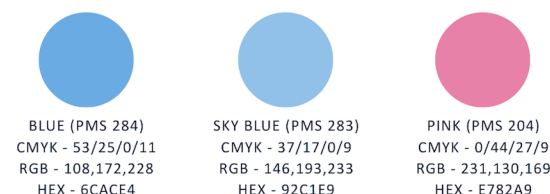

The Molokai Hoe and Na Wahine O Ke Kai logo family comes in both a dual color and single color vertical or horizontal image. The color logos will be primary with use of the single color logos when color is not available. Midnight blue is used in all logos to represent the Kaiwi channel. Ocean blue is used in the Molokai Hoe logo to represent the akua Kanaloa while pink is used to represent the akua Hina.

Color Breakdowns

Primary

Secondary

Neutral

Color Proportion

Although individual pieces may vary, notice that the cumulative effect keeps the overall brand color balance.

Typography

Name and Use	Rockwell Bold Condensed will be used for all titles and headings. Calibri Standard family is used to clearly and objectively communicate information.
Weights	Regular or Bold for heads and subheads. Regular for body copy. Bold or <i>Italic</i> for emphasis.
Cases	Upper- and lowercase or ALL CAPS. Sentence case, NOT title case.