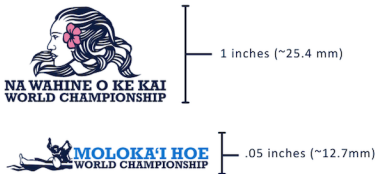

Print minimum sizes