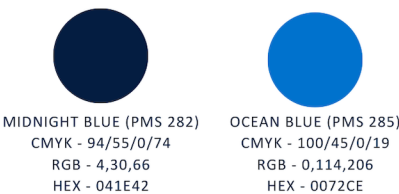

Color Breakdowns

Primary