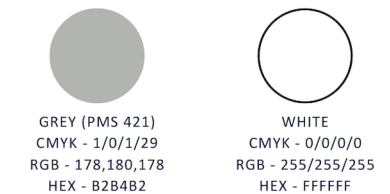

The Molokai Hoe and Na Wahine O Ke Kai logo family comes in both a dual color and single color vertical or horizontal image. The color logos will be primary with use of the single color logos when color is not available. Midnight blue is used in all logos to represent the Kaiwi channel. Ocean blue is used in the Molokai Hoe logo to represent the akua Kanaloa while pink is used to represent the akua Hina.

Color Breakdowns

Primary

Secondary

Neutral

Color Proportion

Although individual pieces may vary, notice that the cumulative effect keeps the overall brand color balance.

Typography

Name and Use	Rockwell Bold Condensed will be used for all titles and headings. Calibri Standard family is used to clearly and objectively communicate information.
Weights	Regular or Bold for heads and subheads. Regular for body copy. Bold or <i>Italic</i> for emphasis.
Cases	Upper- and lowercase or ALL CAPS. Sentence case, NOT title case.

Colors

Preferred:
Midnight Blue

When necessary:
Black

Use sparingly:
Ocean Blue
White
Secondary colors

RESTRICTED DIGITAL USE

When Calibri is unavailable in digital situations, use Arial. In addition, use Arial in external, customizable pieces. Calibri should be available on OHCRA computers. If not, email brandid@ohcra.com.